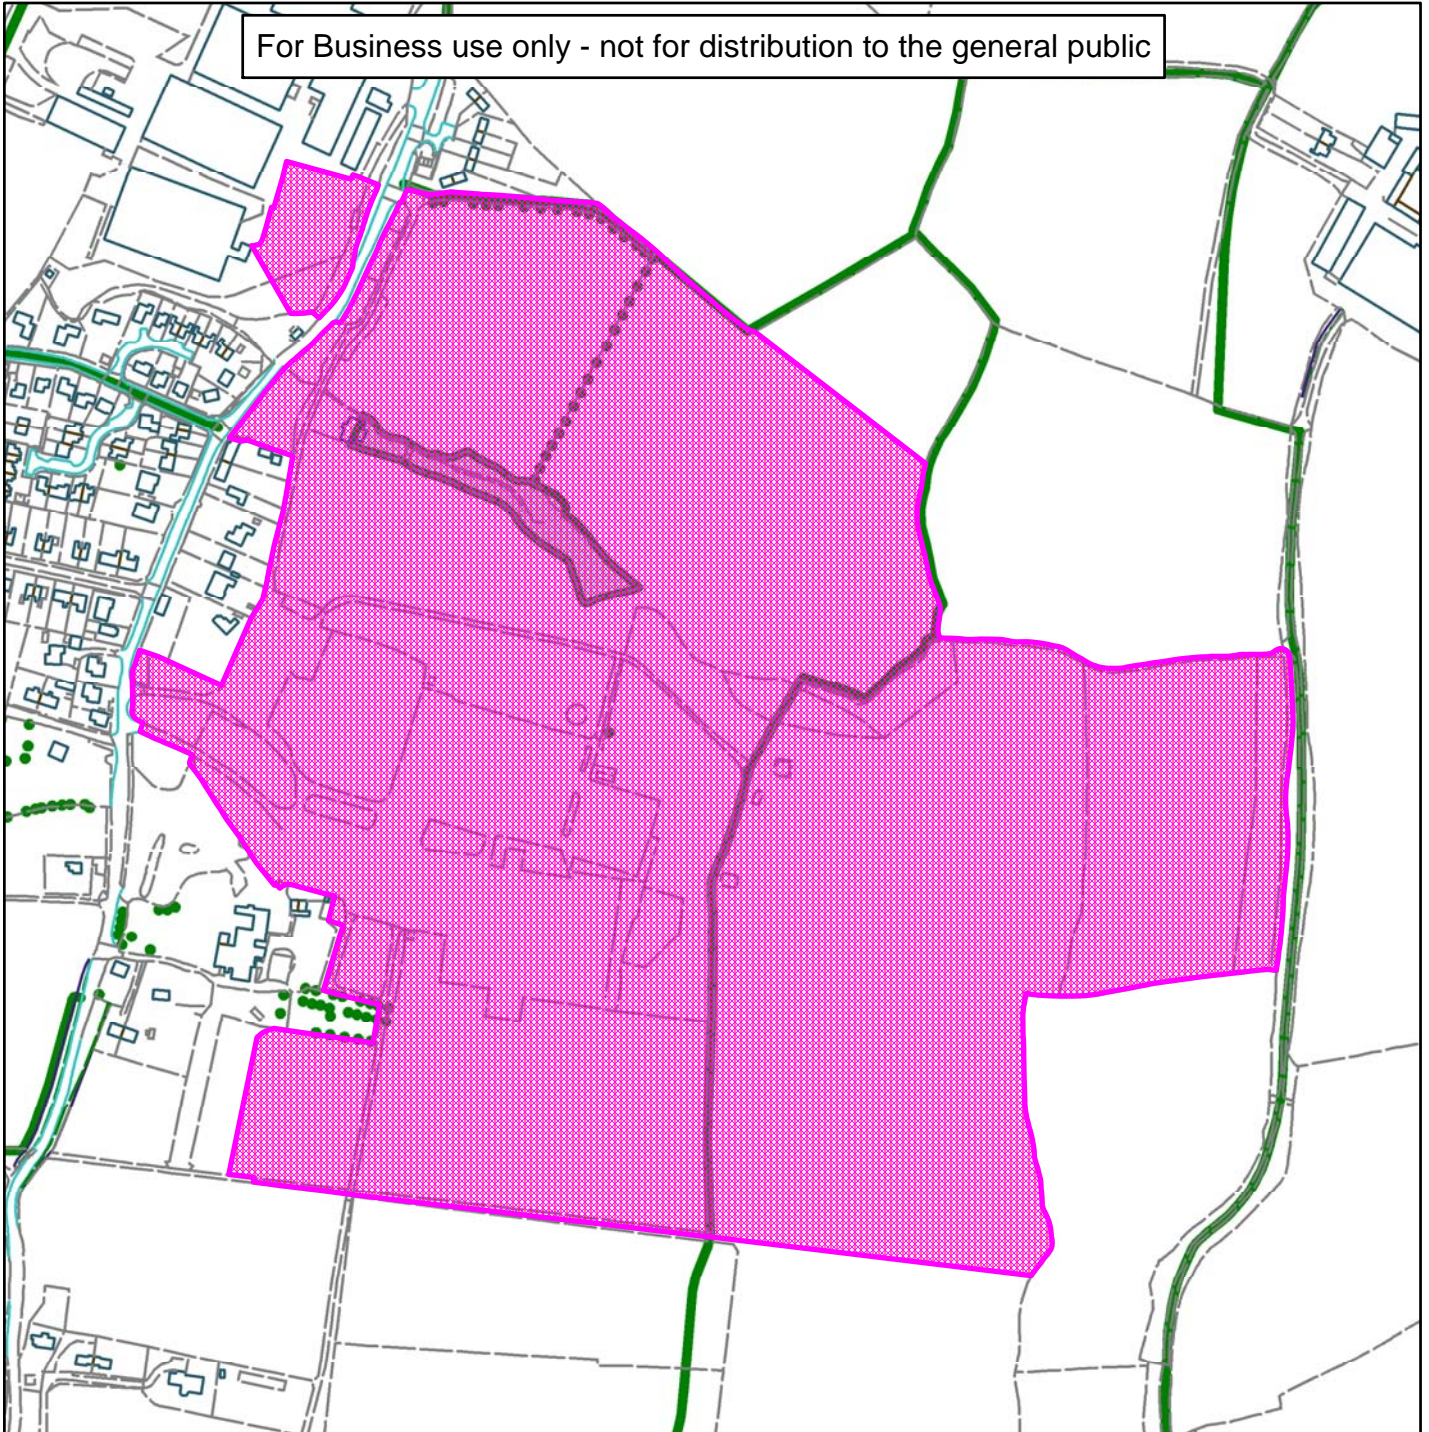

DC/16/1393

Horsham  
District  
Council

Abingworth Development Site

For Business use only - not for distribution to the general public

Scale: 1:5,000

Reproduced from the Ordnance Survey map with permission of the Controller of Her Majesty's Stationery Office © Crown Copyright 2012.

Unauthorised reproduction infringes Crown Copyright and may lead to prosecution or civil proceedings.

Organisation	Horsham District Council
Department	
Comments	
Date	31/08/2016
MSA Number	100023865